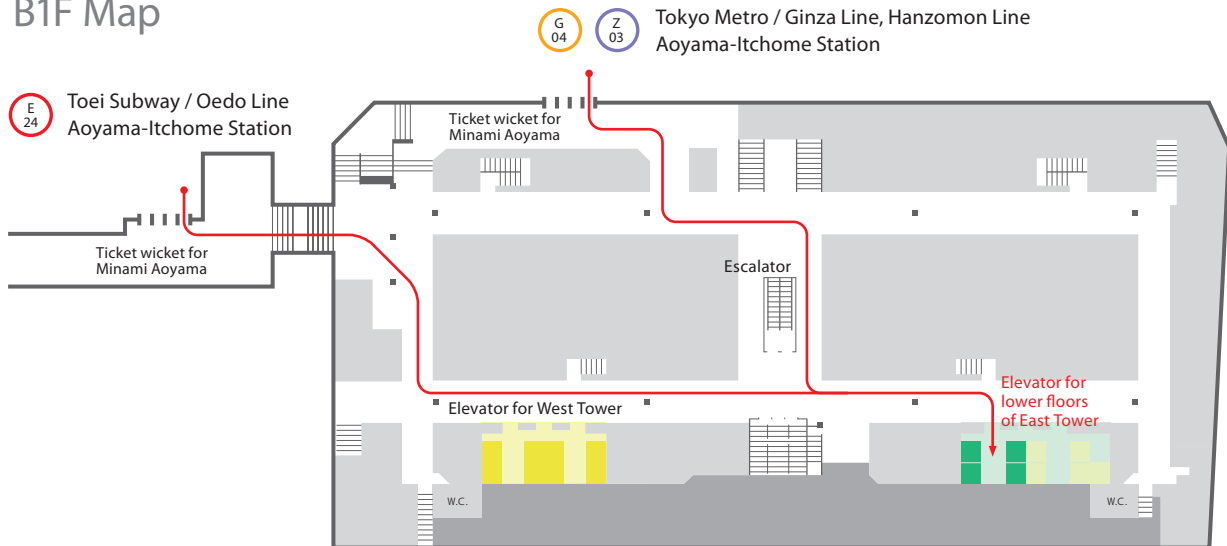

ACCESS MAP

Sony Financial Holdings Inc.

Shin-Aoyama Bldg. East 4F, 1-1-1 Minami Aoyama Minato-ku, Tokyo, 107-0062 TEL: 03-5785-1070

By Subway

- Tokyo Metro / Ginza Line
- Tokyo Metro / Hanzomon Line
- Toei Subway / Oedo Line

} Aoyama-Itchome Station
 1 minute walk from the ticket wicket for Minami Aoyama
 (Directly connected to the Shin-Aoyama Bldg.)

*Please use the elevator for lower floors of the East Tower.

Shin-Aoyama Bldg.

B1F Map

By Car