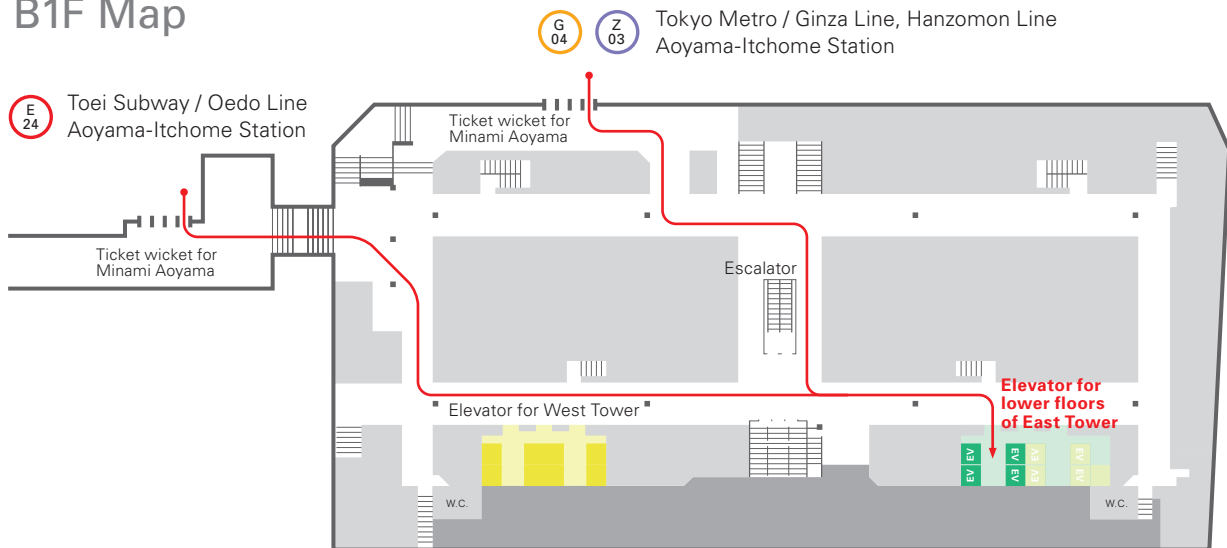

ACCESS MAP

Sony Financial Holdings Inc.

Shin-Aoyama Bldg. East 4F, 1-1-1 Minami Aoyama Minato-ku, Tokyo, 107-0062 TEL: 03-5785-1070

By Subway

- Tokyo Metro / Ginza Line
- Tokyo Metro / Hanzomon Line
- Toei Subway / Oedo Line

Aoyama-Itchome Station
 1 minute walk from the ticket wicket for Minami Aoyama
 (Directly connected to the Shin-Aoyama Bldg.)

*Please use the elevator for lower floors of the East Tower.

Shin-Aoyama Bldg. B1F Map

By Car